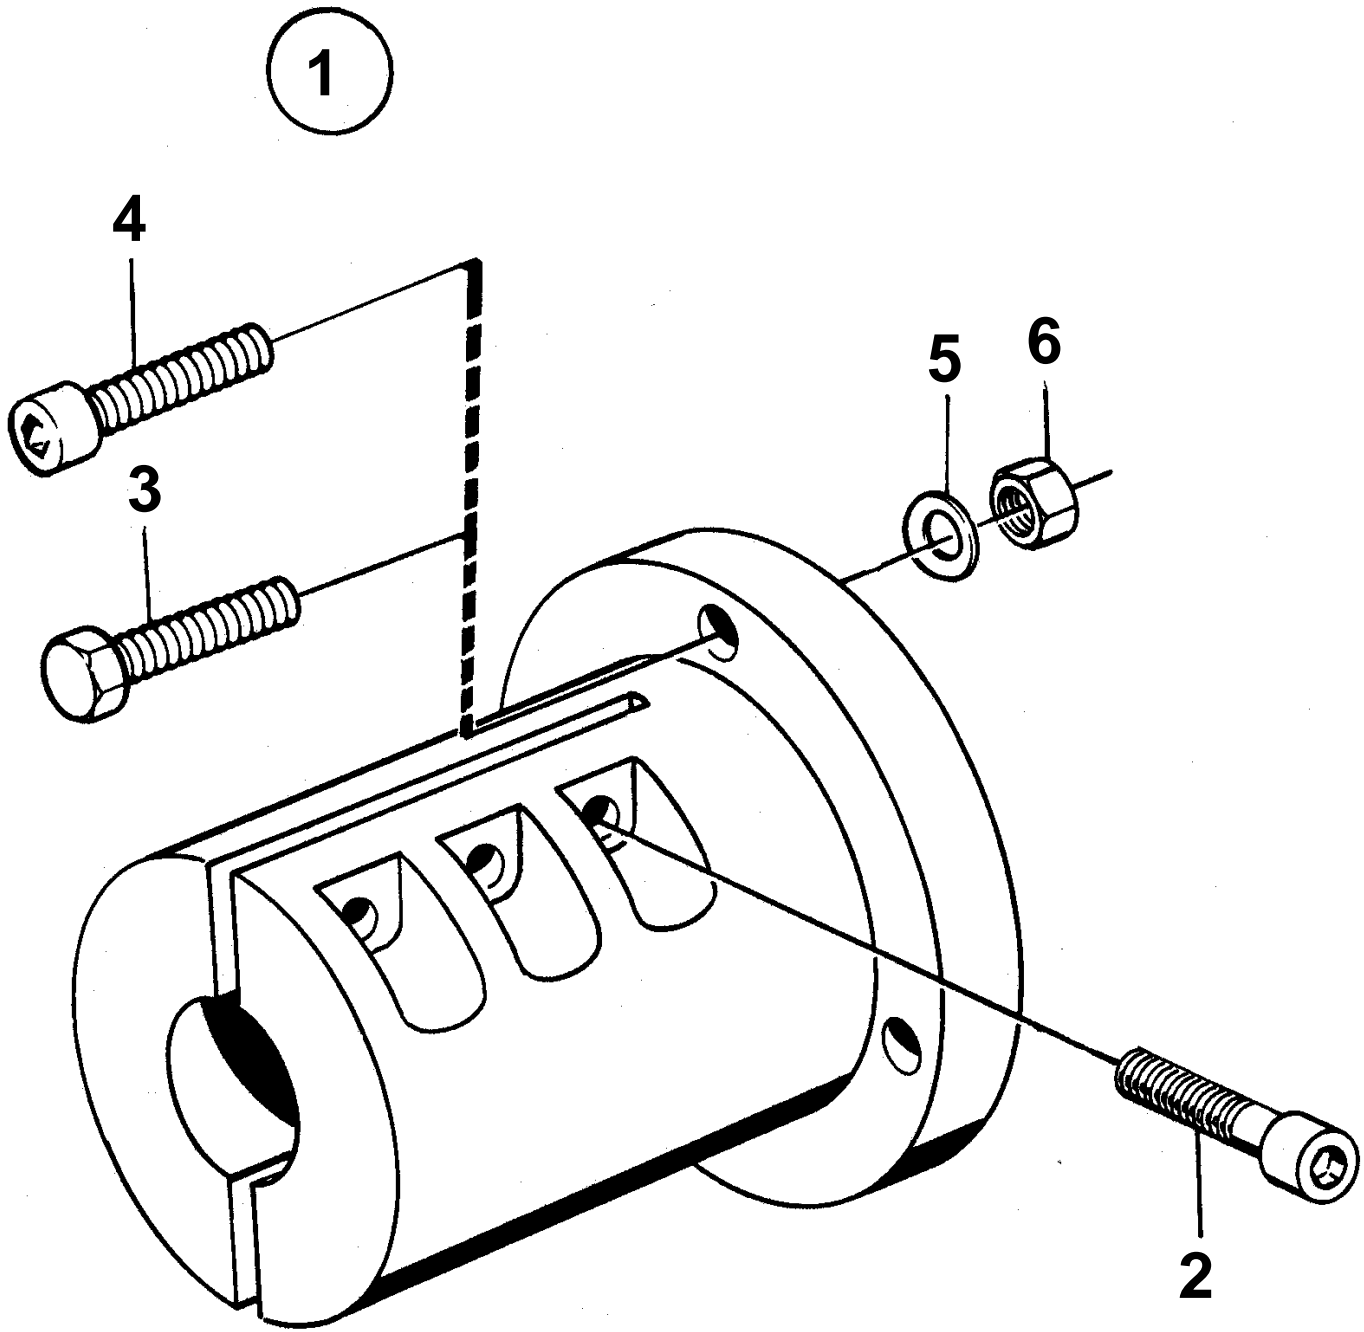

MD2010B, MD2020B, MD2030B, MD2040B

11038

MD2010B, MD2020B, MD2030B, MD2040B

REF	PART NO.	QTY	DESCRIPTION	NOTES
1	827924	1	Clamp coupling	For 25mm propeller shaft.
2	949068	6	· Screw	
3	970949	4	· Screw	(955319)
4	959239	4	· Screw	
5	941908	4	· Spring washer	
6	955783	4	· Nut	